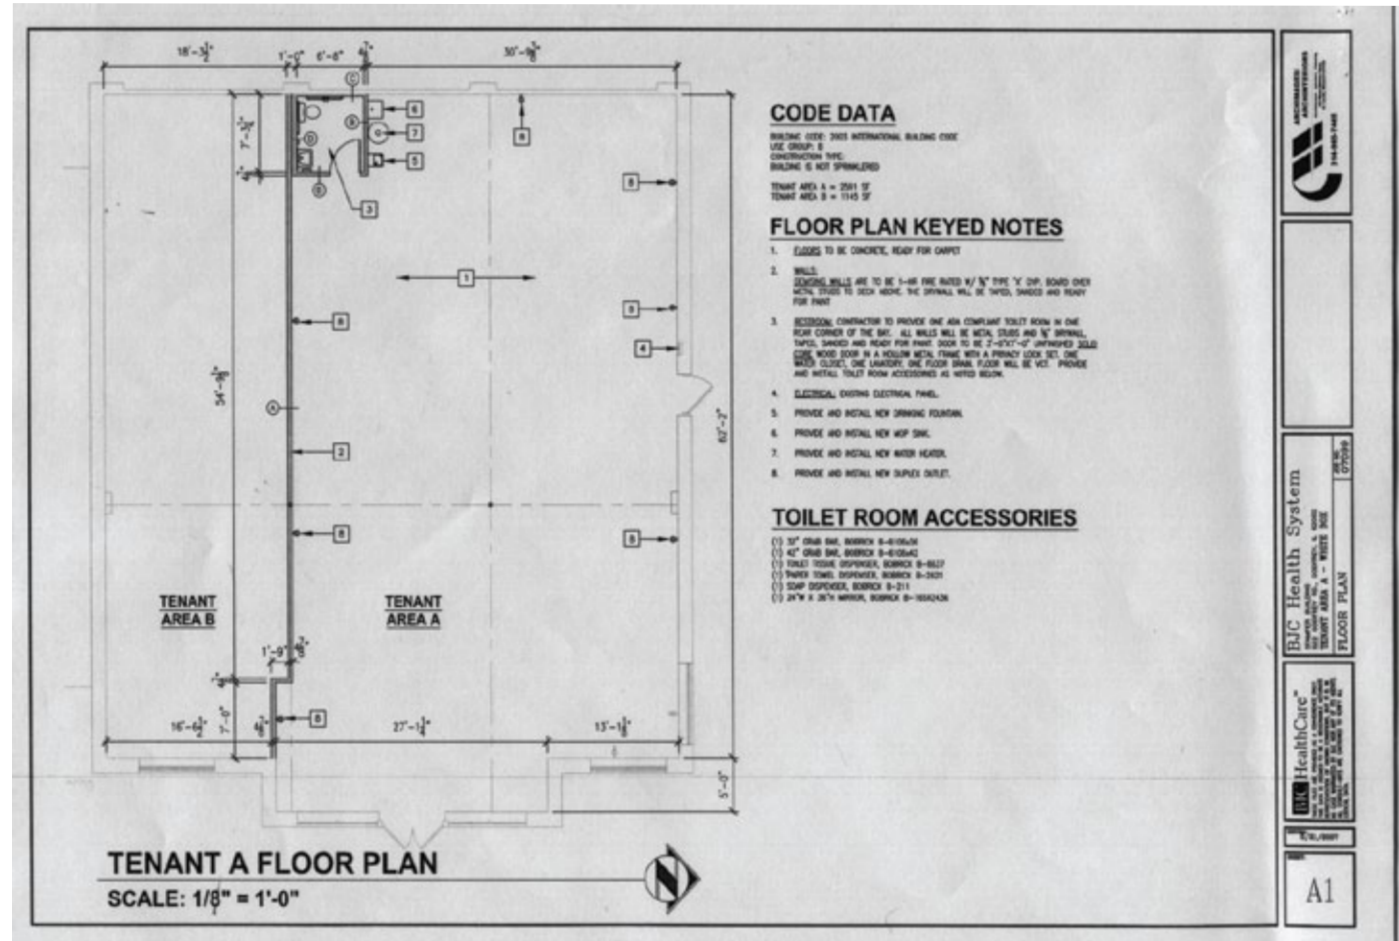

SPACE AVAILABLE FOR LEASE

5520 Godfrey Road
Godfrey, Illinois

FOR LEASE:

Lloyd Jones
lloyd@rljonesproperties.com
314.574.9412

Site Plan

SPACE	TENANT	SF
A	Alton Memorial	2,591
B	VACANT	1,100

RL Jones Properties
17195 New College Ave.
Wilwood, MO 63040
Phone | 636.287.2700
Fax | 636.287.2703
www.rljonesproperties.com